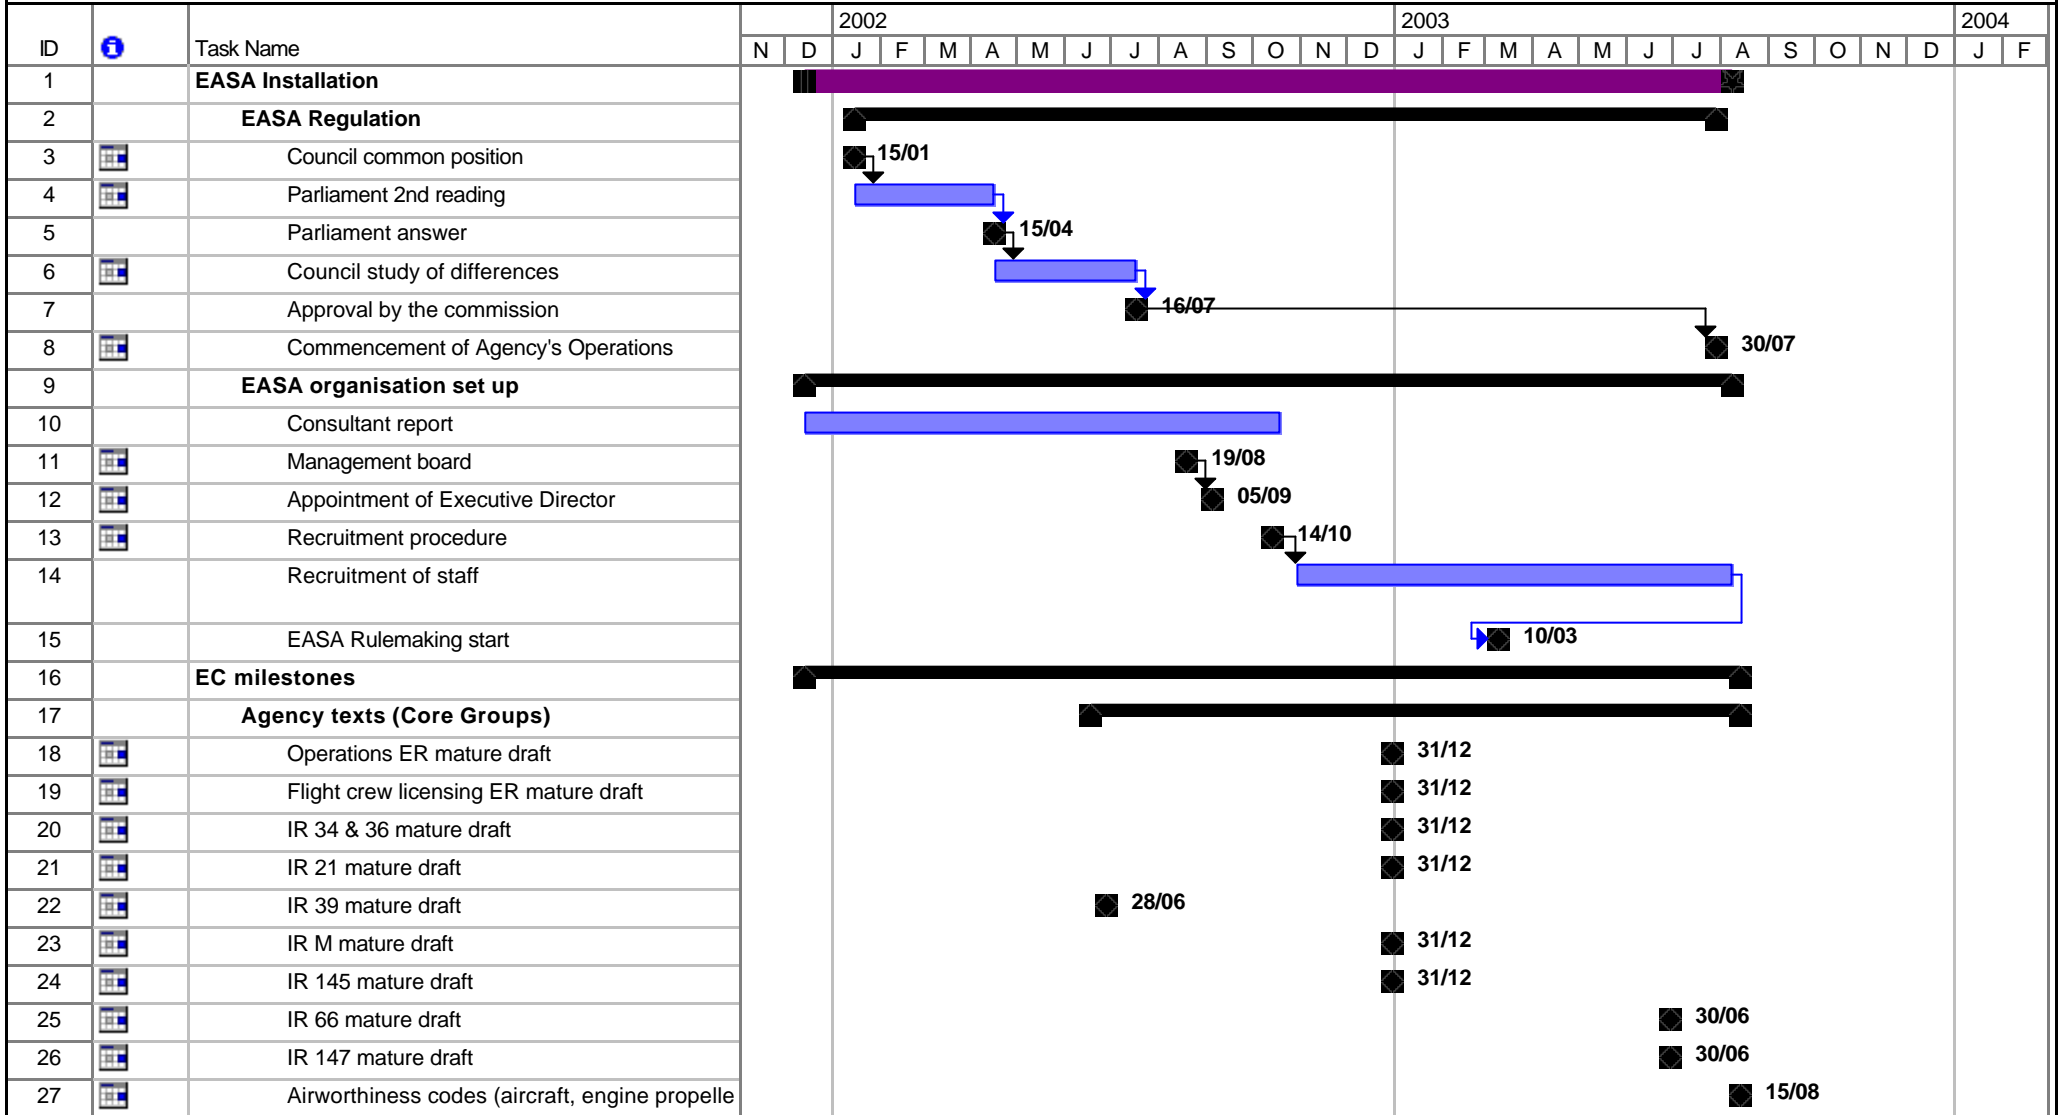

TRANSITION TO EASA GENERAL PLAN

|                                     |          |  |                 |  |                    |  |
|-------------------------------------|----------|--|-----------------|--|--------------------|--|
| Project: EASA<br>Date: Fri 24/05/02 | Task     |  | Milestone       |  | External Tasks     |  |
|                                     | Split    |  | Summary         |  | External Milestone |  |
|                                     | Progress |  | Project Summary |  | Deadline           |  |